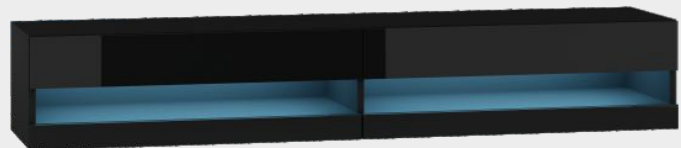

VIGO NEW RTV "180"
W/S/G 30/180/42

VIGO NEW RTV "180"
H/W/D 30/180/42