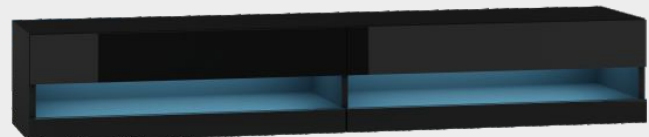

VIGO NEW RTV "180"
W/S/G 30/180/42

VIGO NEW RTV "180"
H/W/D 30/180/42