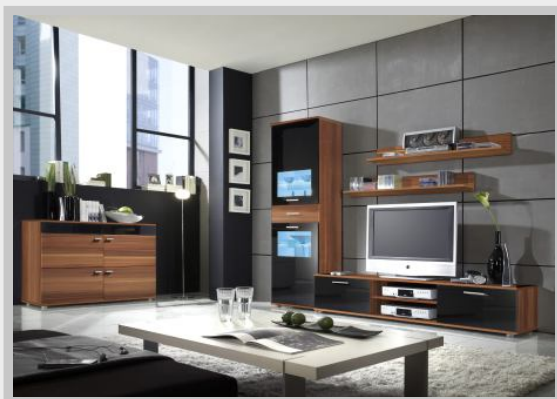

• ZARA ŚLIWA

Zara I
Meble Systemowe

/ system furniture

W/S/G 180/240/42 / H/W/D 180/240/42

korpus: śliwa mat
front: czarny wysoki połysk / czarne szkło / śliwa mat .....
body: wallis plum mat
front: black high gloss / black glass / wallis plum mat