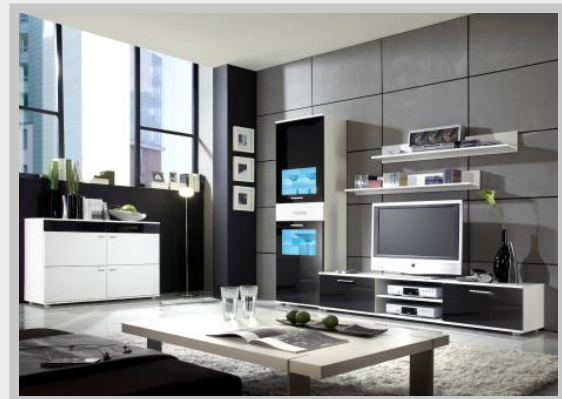

Komoda / chest of drawers

W/S/G 78/120/42 / H/W/D 78/120/42

korpus: biały mat
front: czarny wysoki połysk / czarne szkło / biały wysoki połysk
body: white mat
front: black high gloss / black glass / white high gloss

Zara IV Black
Meble Systemowe
/ system furniture

W/S/G 180/300/42 / H/W/D 180/300/42

Komoda / chest of drawers

W/S/G 78/120/42 / H/W/D 78/120/42

korpus: biały mat
front: czarny wysoki połysk / czarne szkło / biały wysoki połysk
body: white mat
front: black high gloss / black glass / white high gloss